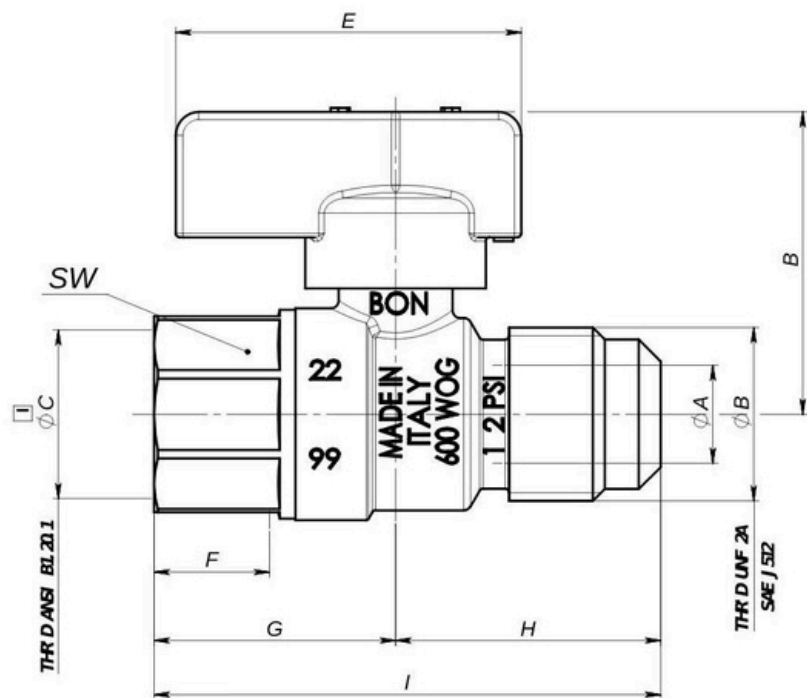

**12700 SERIES
BRASS BALL VALVE THREADED FLARE X FEMALE NPT WITH BLACK HANDLE**

MADE IN ITALY

SPECIFICATION

BRASS BODY
 SIZES: 7/8" F X 1/2"
 CONNECTION: FLARE X FEMALE NPT
 BLACK T-HANDLE
 CERTIFICATIONS: CSA
 STANDARD : ANSI B1.20.1
 PRESSURE:
 580 PSI
 TEMPERATURE: -4° F TO 302° F
 APPLICATION: HOT AND COLD WATER, COMPRESSED AIR, OILS, NON-AGGRESSIVE MEDIA
 DIRECTION OF FLOW: IN BOTH WAYS

COMPONENTS

N°	DESCRIPTION	MATERIAL
1	BODY	CW 617 N
2	END ADAPTER	CW 617 N
3	STEM	CW 614 N
4	O-RING	VITON
5	BALL	CW 614 N
6	BALL GASKETS	PTFE
7	LEVER	ALUMINUM
8	SCREW	STEEL 8G

DIMENSIONS

CODE	SIZE	ØA	ØB	ØC	D	E	F	G	H	I	SW	PN
12700-005	7/8" x 1/2"	0.49	7/8"-0.55	1/2"	1.49	1.73	0.58	1.21	1.33	2.54	25	40